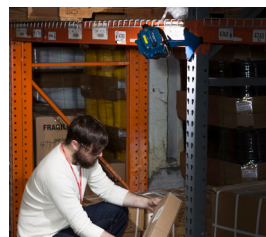

LUMINEER CORDLESS PRO LED LIGHT KIT

Super bright, cool to the touch, cordless light.

This incredibly bright LED light will meet all of your flood lighting expectations, and more! The permanently mounted bracket allows 360° rotation at all times. It is housed in 100% die cast aluminum, making it extremely light and unbelievably durable. It produces a color temperature strong enough for color matching paint. With its advanced circuitry and lens technology, the Lumineer Cordless Pro LED Light stays cool enough to continually touch! Plus no cords to trip over and "take-anywhere" magnetic base make it easy to brighten any job.

C LUMINEER LED LIGHT TRI-POD STAND

- Multi purpose tri-pod stand for any job
- Variable height adjustment from 34-7/8" high to 74-1/4" high
- Legs extend out 24" each for stability and prevent falling over
- PVC caps on legs prevent sliding & damage to delicate surfaces
- Equipped with built in electrical cord rollup hooks and velcro lanyard strap for ease and safety when moving and storing the equipment